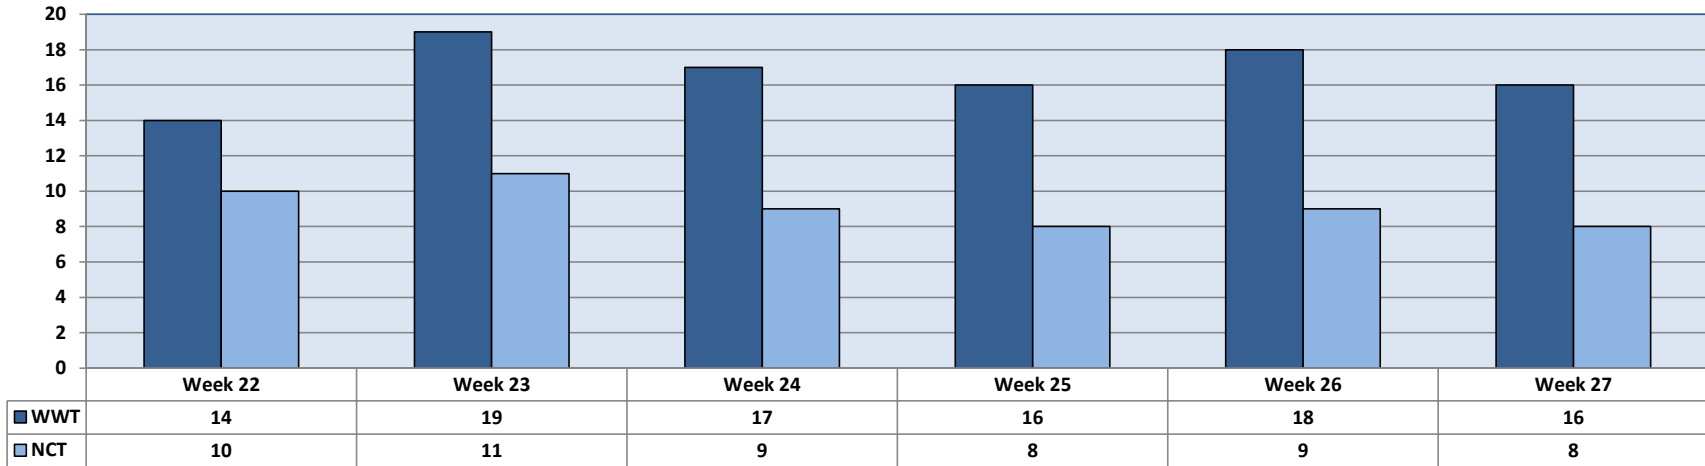

2018 Port of Charleston Container Vessel Calls

2018 Port of Charleston Crane Moves per Hour per Crane

2018 Port of Charleston Container Gate Transactions

2018 Port of Charleston Truck Turn Time / Per Transaction In Minutes