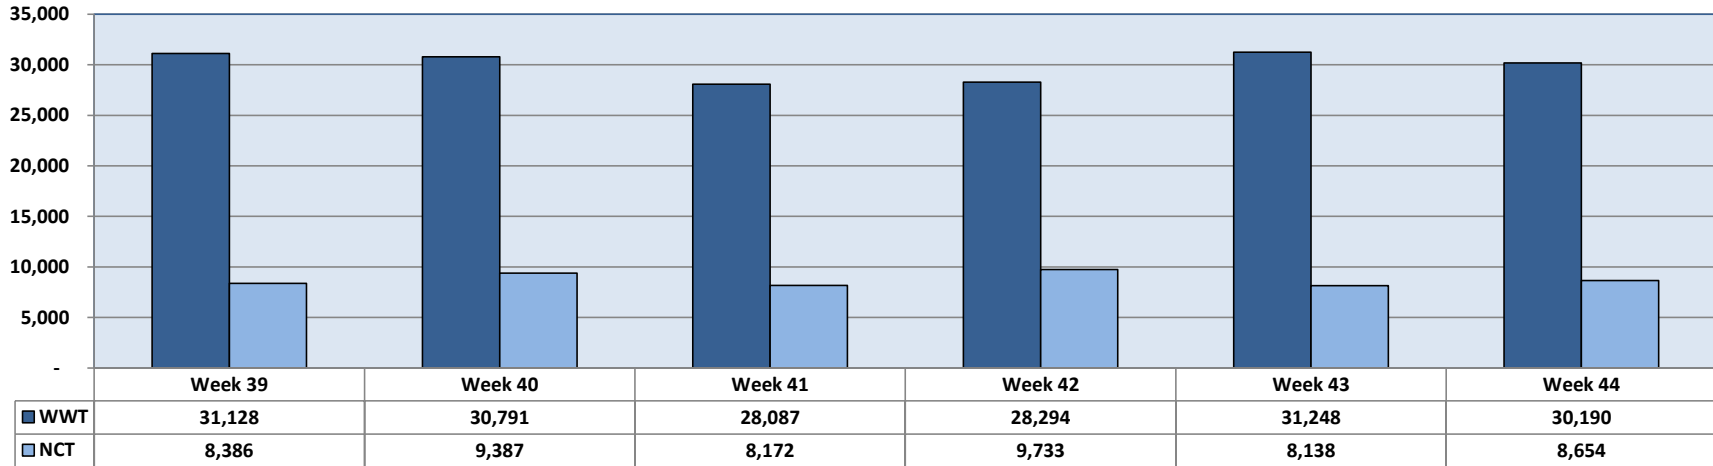

2018 Port of Charleston Container Gate Transactions