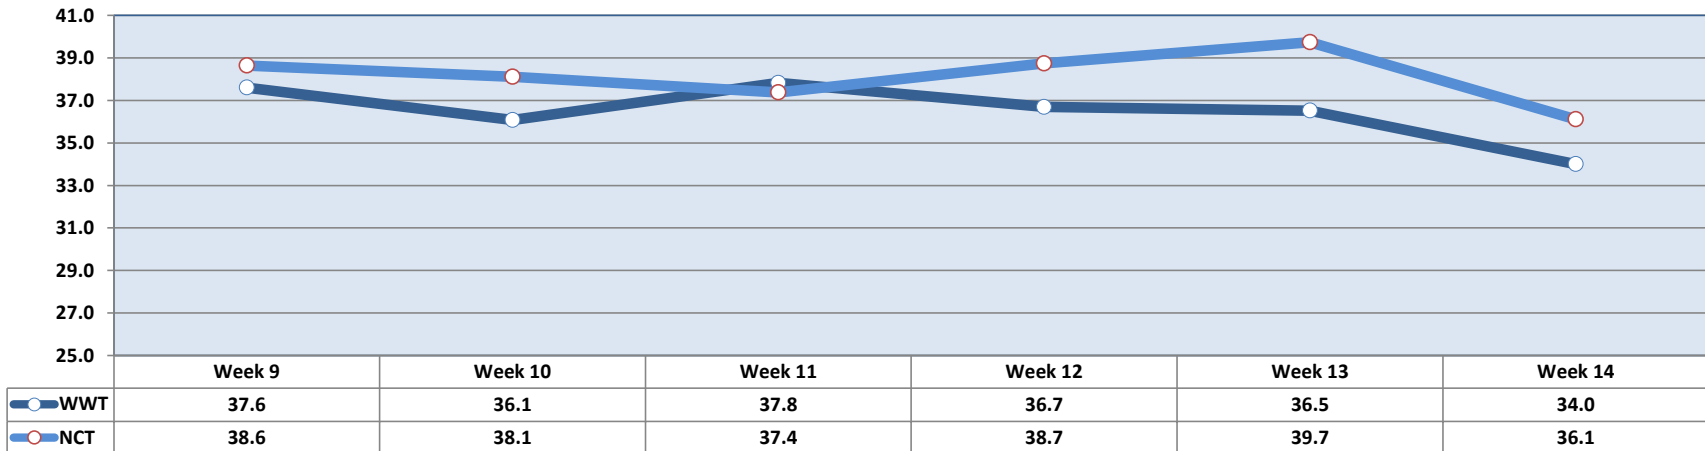

2018 Port of Charleston Container Vessel Calls

2018 Port of Charleston Crane Moves per Hour per Crane

2018 Port of Charleston Container Gate Transactions

2018 Port of Charleston Truck Turn Time / Per Transaction In Minutes