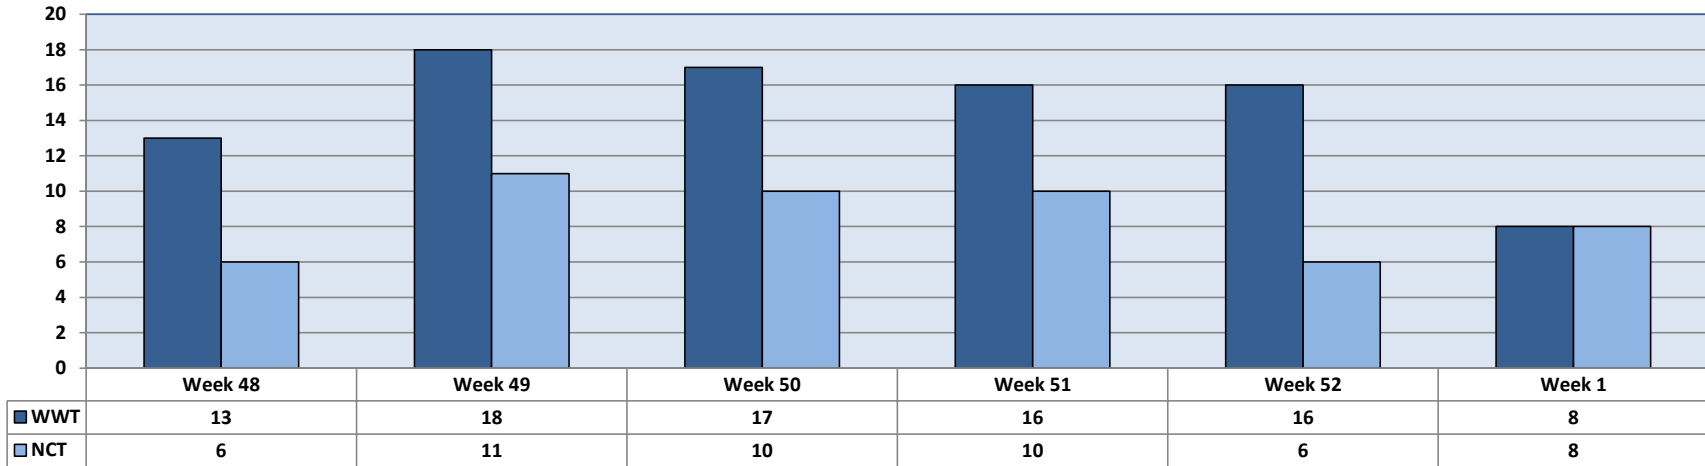

2017 Port of Charleston Container Vessel Calls

2017 Port of Charleston Crane Moves per Hour per Crane

2017 Port of Charleston Container Gate Transactions

2017 Port of Charleston Truck Turn Time / Per Transaction In Minutes