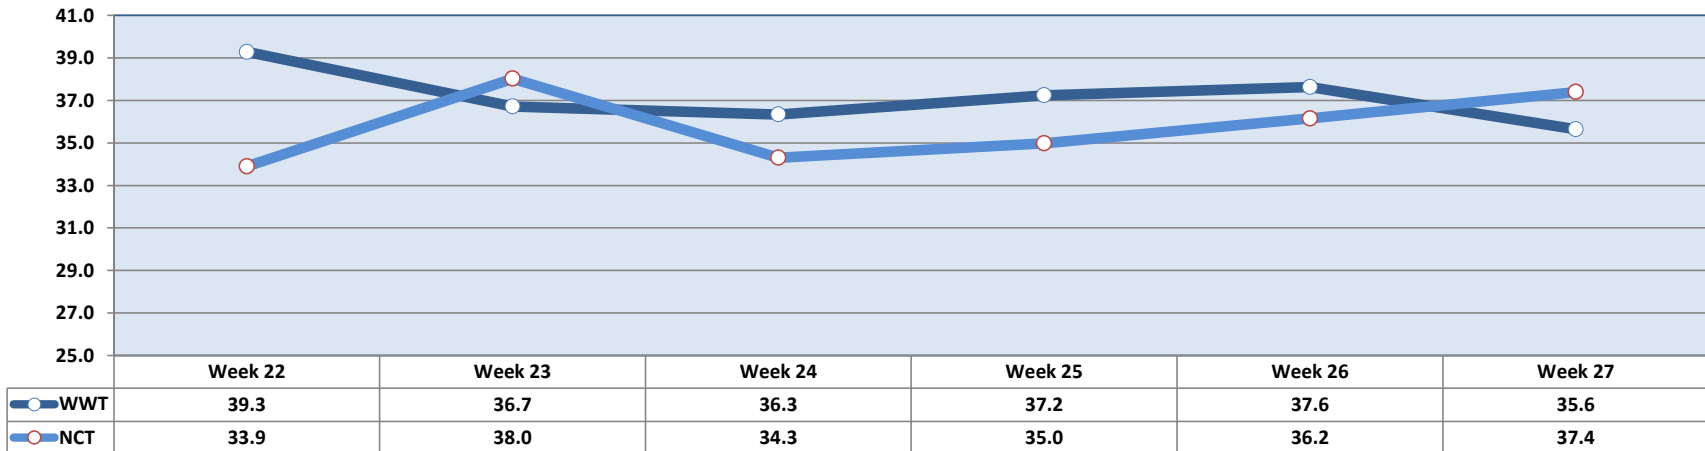

2018 Port of Charleston Container Vessel Calls

2018 Port of Charleston Crane Moves per Hour per Crane

2018 Port of Charleston Container Gate Transactions

2018 Port of Charleston Truck Turn Time / Per Transaction In Minutes