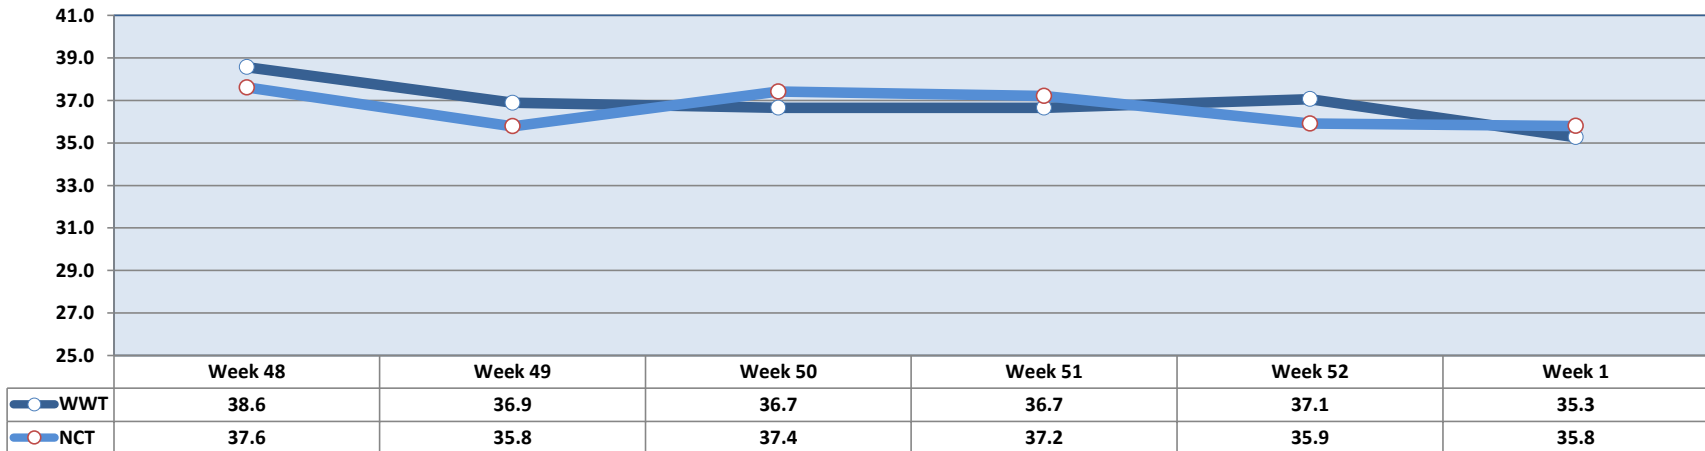

2017 Port of Charleston Container Vessel Calls

2017 Port of Charleston Crane Moves per Hour per Crane

2017 Port of Charleston Container Gate Transactions

2017 Port of Charleston Truck Turn Time / Per Transaction In Minutes