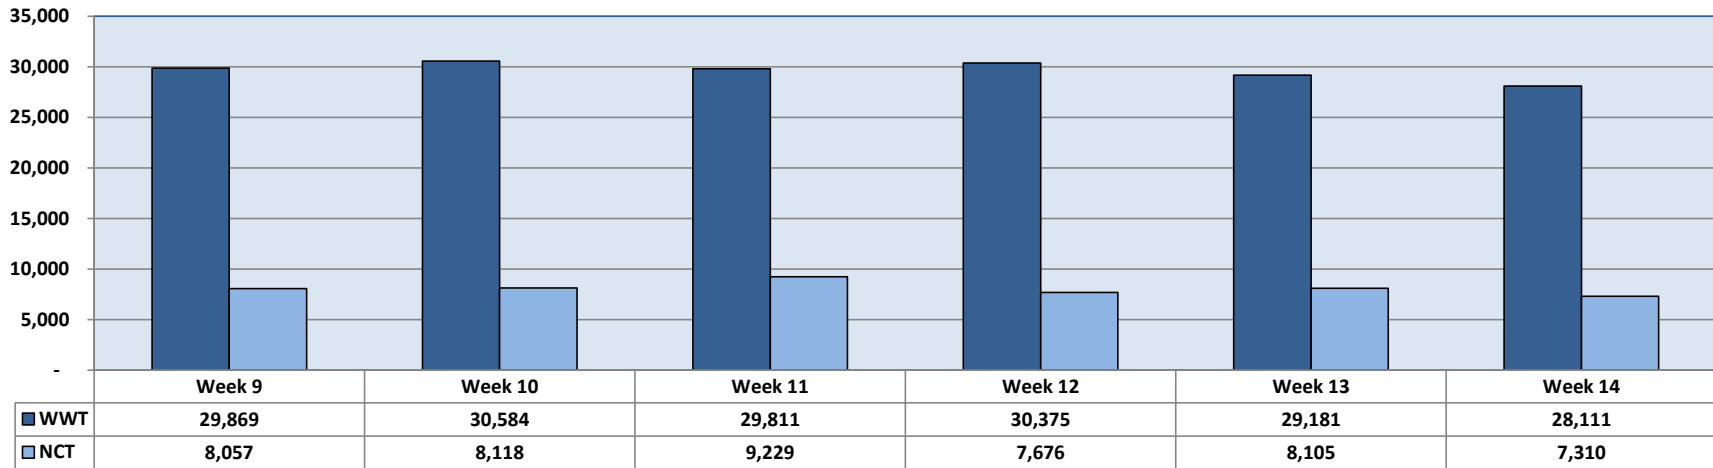

2018 Port of Charleston Container Vessel Calls

2018 Port of Charleston Crane Moves per Hour per Crane

2018 Port of Charleston Container Gate Transactions

2018 Port of Charleston Truck Turn Time / Per Transaction In Minutes