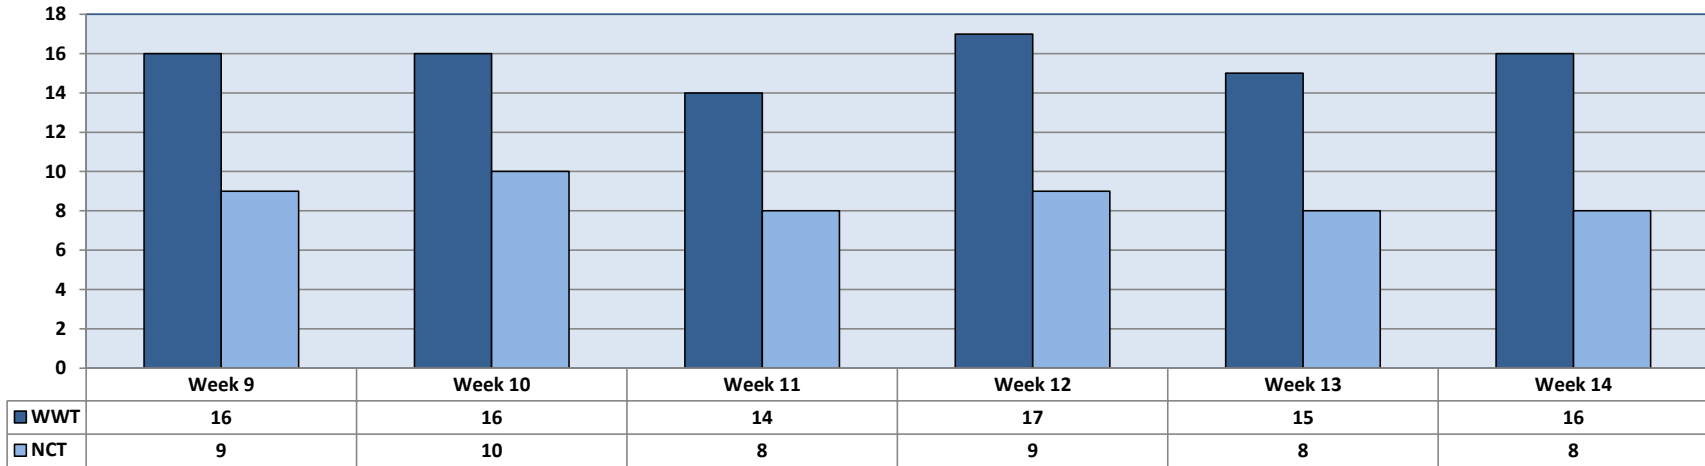

2018 Port of Charleston Container Vessel Calls

2018 Port of Charleston Crane Moves per Hour per Crane

2018 Port of Charleston Container Gate Transactions

2018 Port of Charleston Truck Turn Time / Per Transaction In Minutes