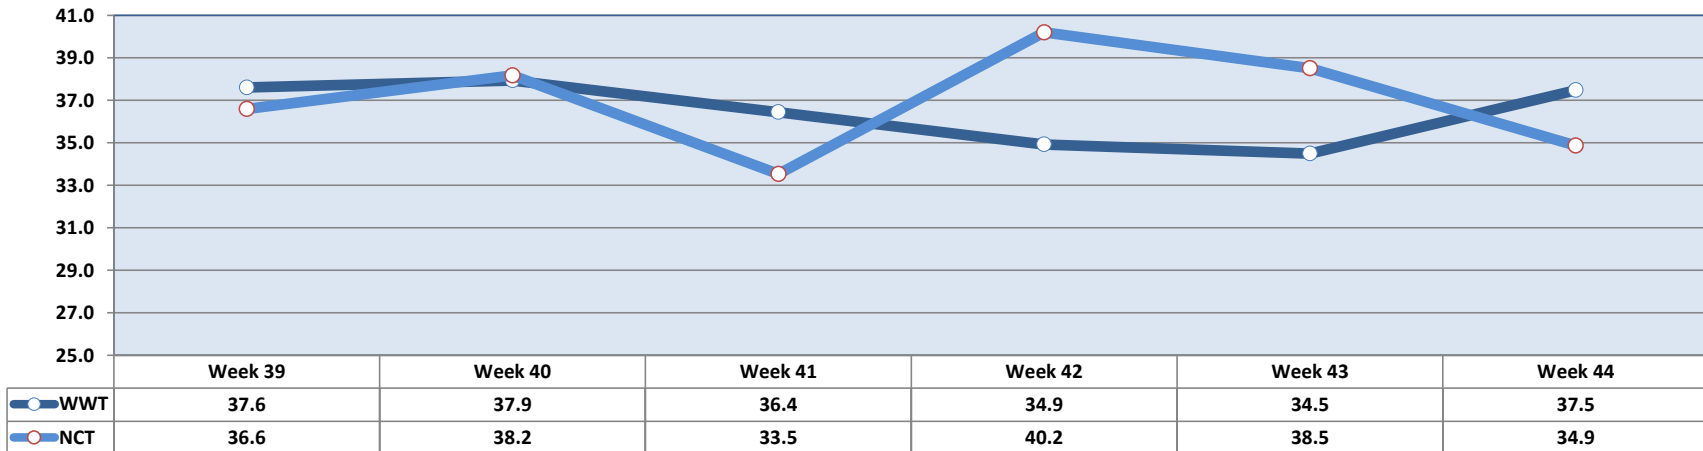

### 2018 Port of Charleston Container Vessel Calls

### 2018 Port of Charleston Crane Moves per Hour per Crane