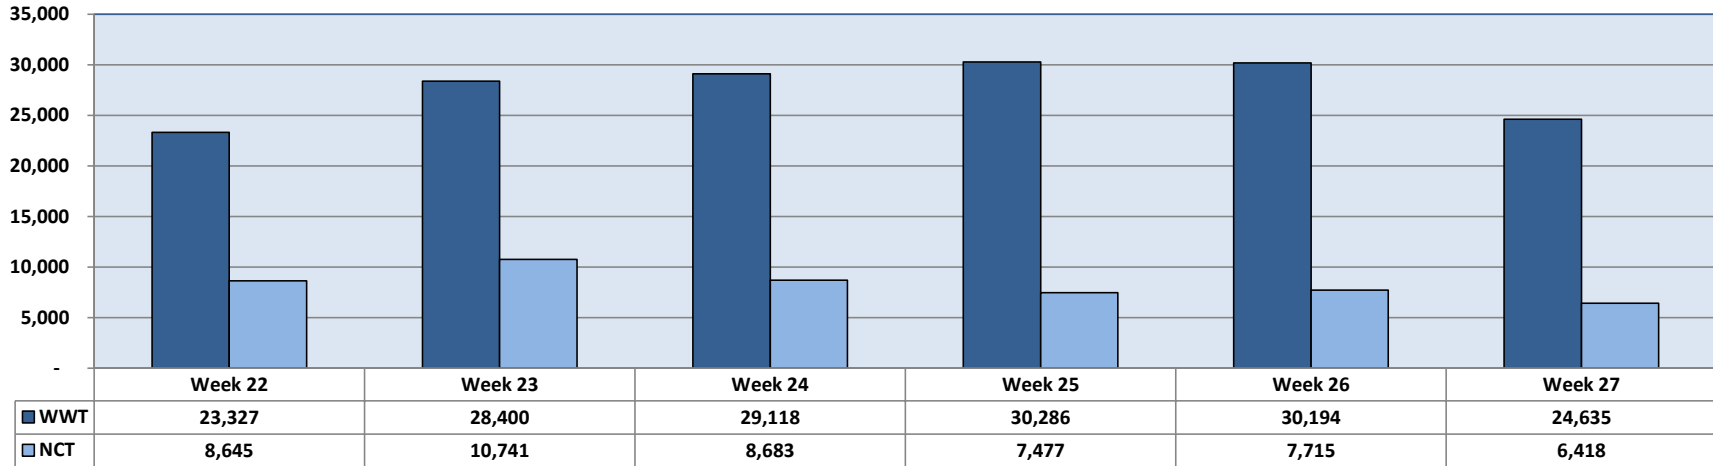

2018 Port of Charleston Container Vessel Calls

2018 Port of Charleston Crane Moves per Hour per Crane

2018 Port of Charleston Container Gate Transactions

2018 Port of Charleston Truck Turn Time / Per Transaction In Minutes