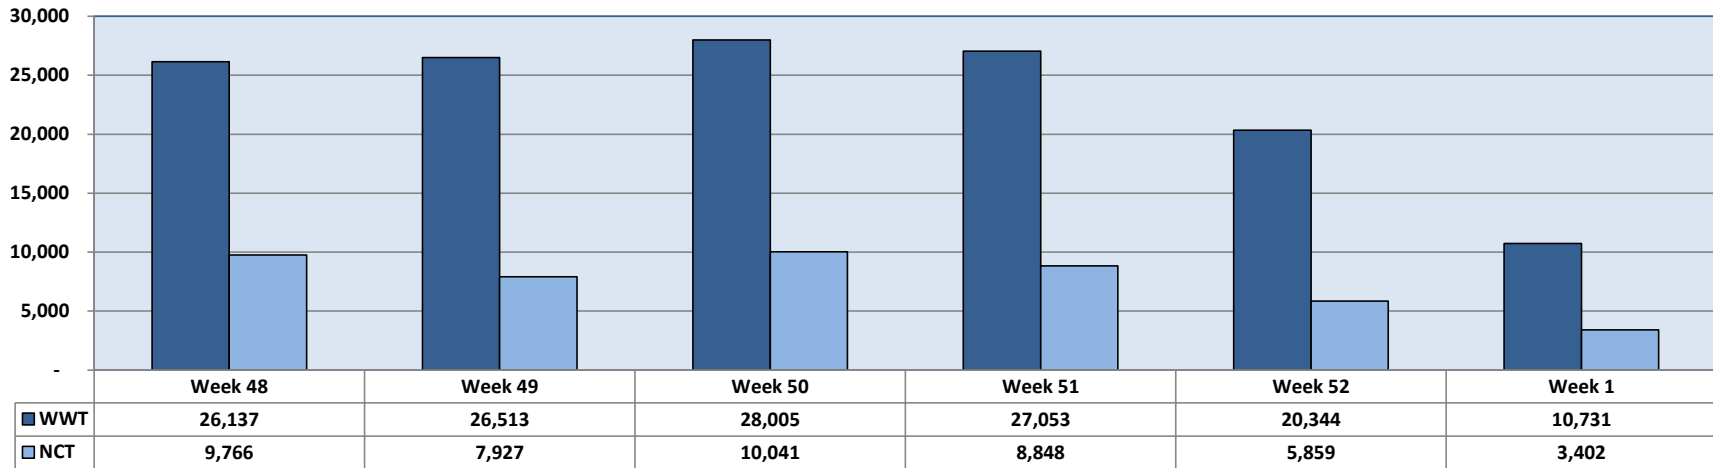

2017 Port of Charleston Container Vessel Calls

2017 Port of Charleston Crane Moves per Hour per Crane

2017 Port of Charleston Container Gate Transactions

2017 Port of Charleston Truck Turn Time / Per Transaction In Minutes