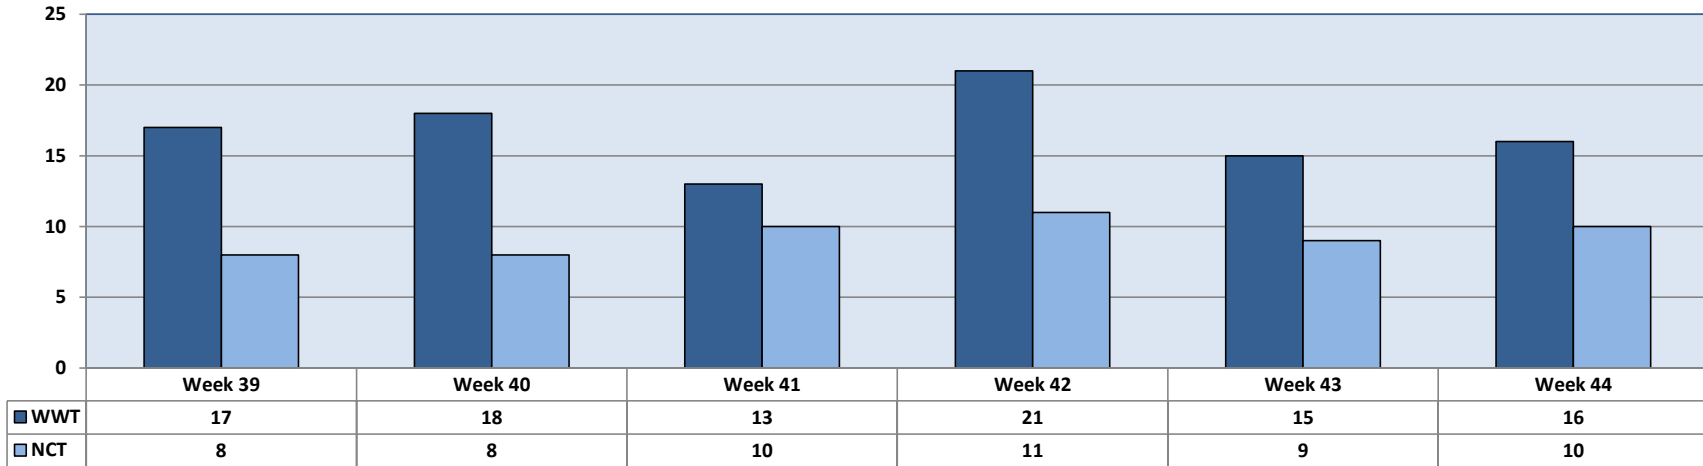

### 2018 Port of Charleston Container Vessel Calls

### 2018 Port of Charleston Crane Moves per Hour per Crane